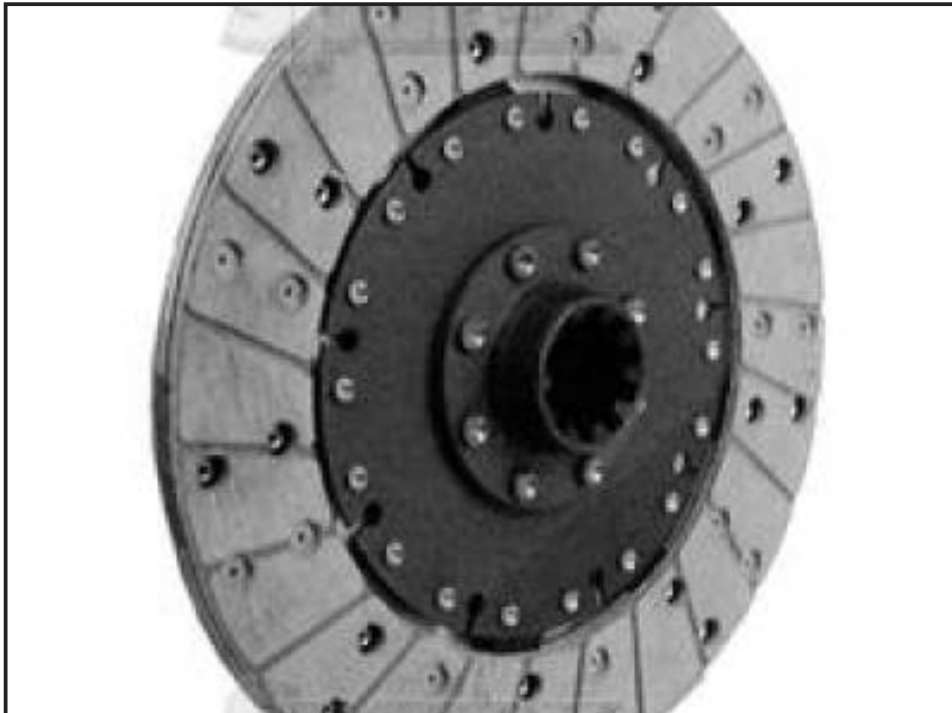

TEA/D Clutch Plate 9"

£40.00

Clutch Plate Main 9" x 13/8" x 10 Splines, 229mm x 35mm x 10 splines

Product Details	
<i>Category/Type</i>	<i>T20 Transmission/Running Gear</i>
<i>Make</i>	<i>TEA/D</i>
<i>Model</i>	<i>Clutch Plate 9"</i>
<i>Year</i>	-
<i>Hours</i>	-