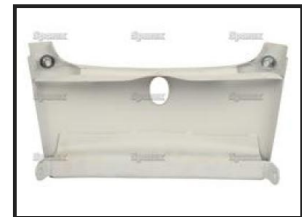

# MF35 Lower Front Panel

**£55.00**

Lower Front Panel with Hole for Crank Handle

Product Details	
<b>Category/Type</b>	<b>MF35 Bodywork</b>
<b>Make</b>	<b>MF35</b>
<b>Model</b>	<b>Lower Front Panel</b>
<b>Year</b>	-
<b>Hours</b>	-